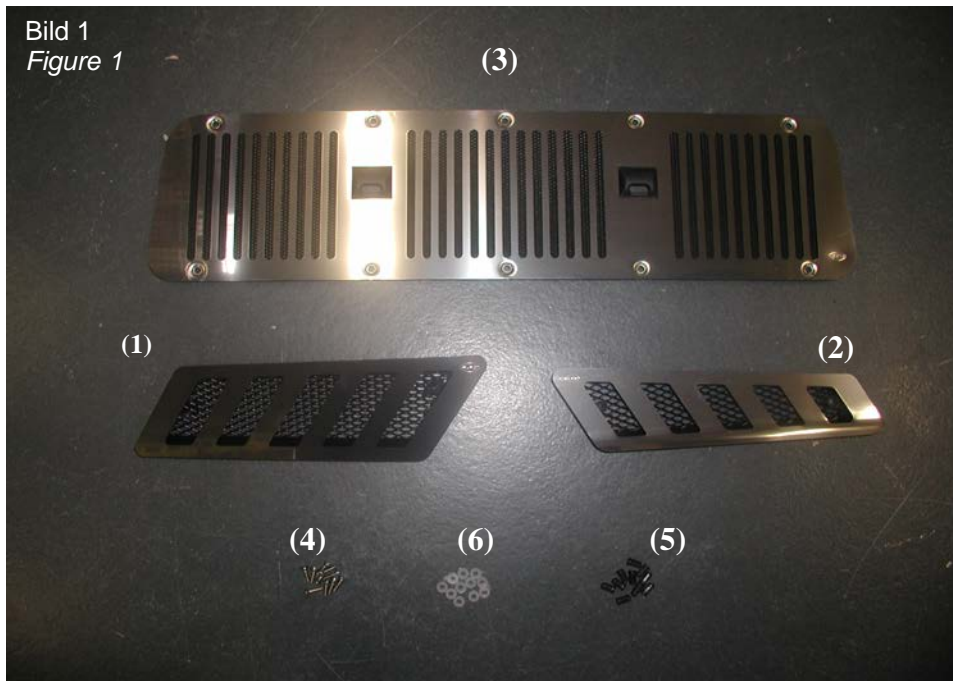

Parts list:

- 1x A.R.T.-air intake on the left hand (1)
- 1x A.R.T.-air intake on the right hand (2)
- 1x A.R.T.-air grid on the bonnet (3)
- 10 x stainless steel screws 3,5x16 (4)
- 10 x rubber sleeves (5)
- 10 x plastic disks (6)