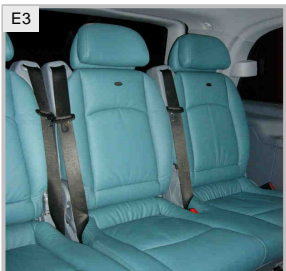

Interior

E1

E2
E3
E4

A.R.T. SPORT STEERING WHEELS
Ergonomic shape with perforated grip area
In exchange for standard steering wheel
Please state desired leather color and type of wood

EH55 639 00 E **Noble wood / leather**
EH55 639 10 E **Leather / leather perforated**
EH55 639 20 E **Carbon black / leather**
EH55 000 FT A Installation A.R.T. sport steering wheel
EH55 000 ap A Surcharge for standard steering wheel
EH55 000 AB E Upholster airbag in leather or alcantara

LEATHER
Seats/bench with headrests and arm rests
2 front door and 2 rear door panels
Color of leather and seam as requested
Leather works only at A.R.T. in Nuremberg

LA01 639 00 C **Leather interior for 6-seater**
LA02 639 00 C **Leather interior 7-seater**

NOBLE WOOD
Wood sets in burl walnut wood
More wood and color types possible for a surcharge of 20%

EH22 639 00 E **Noble wood set 4 pieces**
Cover middleconsole, dashboard stripes 2-parts, clip shiftknob

EH22 639 F1 A Installation A.R.T. noble wood trim 4 pieces
EH22 639 10 E **Noble wood set 8 pieces**
Door stripes 4-parts, cover middleconsole, dashboard stripes 2-parts, clip schiftnob

EH22 639 F2 A Installation A.R.T. noble wood trim 8 pieces