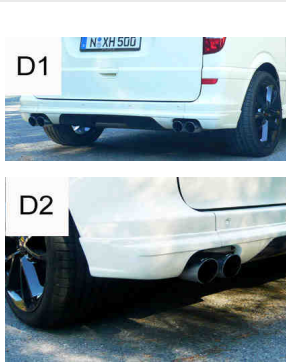

Foto

Exhaustsystems

D1
D2

ES03 639 80 G **A.R.T. Sport rear silencer system four-pipe**
For version LONG+EXTRALONG, for version COMPACT order adapter ES03 639 KP separately!
For A.R.T. and standard rear skirt
Completely stainless steel, 4-pipes hard chrome diameter: 80mm, A.R.T. logo
Rear silencer fitted across and replaces spare wheel with versions LONG+EXTRALONG: TIREFIT is necessary!

ES03 639 FT A Installation A.R.T. sport rear silencer system

TF01 100 00 C **Puncture repair set TIREFIT**