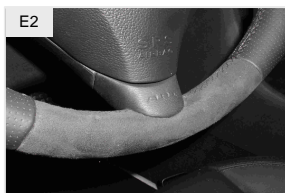

1. **KA01 171 00 E A.R.T. carbon fibre trim set of 8 pieces**
   2 pieces dash board
   2x2 pieces door handles
   1 piece handbrake lever
   Installation A.R.T. carbon fibre trim

1. **LA01 171 00 C A.R.T. leather / alcantara trim**
   2 front seats with headrests
   2 inside panels reaped in alcantara
   color of leather and seam as requested