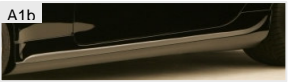

Foto

**Body / Aerodynamics**

- A1 SP01 171 00 G **A.R.T. front spoiler**  
Add-on part blends in elegantly with existing lines of the car  
Only for standard front bumper  
Not with code 772  
Installation A.R.T. front spoiler  
Painting A.R.T. front spoiler
- A1b SP02 171 00 G **A.R.T. side skirts set of 2 pieces**  
Fitting to original fastening spots without drilling  
Installation A.R.T. side skirt set  
Painting A.R.T. side skirt set
- A1d SP03 171 00 G **A.R.T. rear skirt**  
Replaces also MB wheel covers ("flaps") for wide tires  
only with A.R.T. sport exhaust system (4 pipes)  
not with AMG rear skirt (code 772)  
Installation A.R.T. rear skirt  
Painting A.R.T. rear skirt
- A2c SP04 171 00 G **A.R.T. trunk lid spoiler**  
Painting A.R.T. trunk lid spoiler  
Installation A.R.T. trunk lid spoiler
- A1d RB01 171 00 G **A.R.T. safety roll bars**  
Installation A.R.T. roll bar
- A8 WS01 171 00 D **A.R.T. windstop**  
With blasted A.R.T. logo, designed for A.R.T. roll bars  
  
Fitting A.R.T. windstop
- SR02 171 00 F **A.R.T. vehicle lettering set**  
Consisting of the 3 positions listed below:  
SR01 100 00 F A.R.T. lettering set left and right, 2 pieces  
SR15 100 00 F A.R.T. emblem for trunk lid  
SR50 100 00 F A.R.T. writing, chrome plated for trunk lid