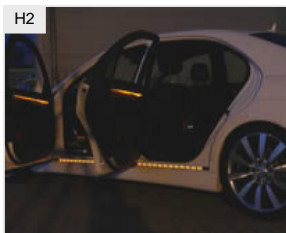

- LA05 221 00 C **Leather / Alcantara Interior**
  Central console front and arm-rest with cover
  Leather / Alcatara inclusively contrast stitching at customer's option
- LA05 221 FT A Installation center console
- LA06 221 00 C **Leather / Alcantara Interior**
  Rear arm rest with cover
  In leather / Alcatara inclusively contrast stitching at customer's option
- LA06 221 FT A Installation arm rest
- LA07 221 00 C **Leather / Alcantara Interior**
  Backside cover of front seats with pompadour cases
  In leather / Alcatara inclusively contrast stitching at customer's option
- LA08 221 00 C **Leather / Alcantara Interior**
  Center console rear in between individual rear seats
  In leather / Alcatara inclusively contrast stitching at customer's option
- LA08 221 FT A Installation center console
- LA09 221 00 C **Leather / Alcantara Interior**
  Sunvisors left and right
  In leather / Alcatara inclusively contrast stitching at customer's option
- LA10 221 00 C **Leather / Alcantara Interior**
  A-, B- and C-column
  In leather / Alcatara inclusively contrast stitching at customer's option
- LA11 221 00 C **Leather / Alcantara Interior**
  Interior roof cover W/V221 with our without sunroof
  In leather / Alcatara inclusively contrast stitching at customer's option
- LA11 221 FT A Installation roof cover
- LA12 221 00 C **Minibar in leather / Alcantara**
  For individual rear seats
- LA12 221 FT A Installation Minibar
- LA13 221 00 C **Enlargement Minibar**
  In leather / Alcantara
- LA13 221 FT A Installation Enlargement Minibar
- LA14 221 00 C **Roof monitor console**
  Roof Monitor 15" TFT ultra flat
- LA14 221 FT A Installation roof monitor