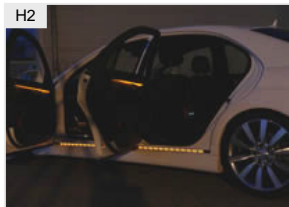

H2 SL01 221 00 G A.R.T. STEPLIGHTS V221 long version
H2 SL02 221 00 G A.R.T. STEPLIGHTS W221 short body version
SL00 221 FT A Installation A.R.T. STEPLIGHTS