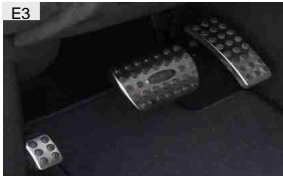

CARPETS

With A.R.T. Logo, in anthracite, further colors on request

VT01 164 00 G **A.R.T. carpet set in velour for foot area**

VT05 164 00 G **A.R.T. carpet set in velour for foot area**

VT11 X64 00 G **A.R.T. trunk carpet in velour**